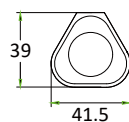

APPLICATION

Emergency/Maintenance

Camping

Warning

Search

DIMENSION(mm)

PACKAGE

Size of Box	70x55x205mm
Gross Weight	250g
Size of Carton	590x310x250mm
Gross Weight	12.0kg
Box Quantity /Carton	40Pcs