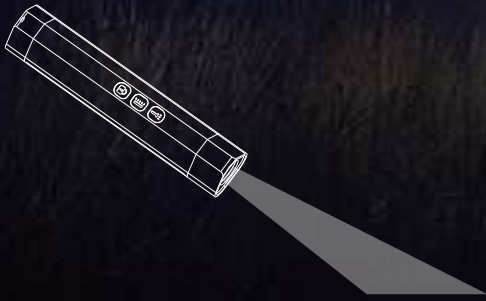

Magnetic attachment

Spotlight

Floodlight

Red/Blue warning Light

Extra long duration

Waterproof

Emergency charging

Magnetic attach

Anti-impact

Spotlight mode

High Output Mode

Low Output Mode

Flash Mode

SOS Mode
(Regular Flicker)

Floodlight mode

Floodlight Mode