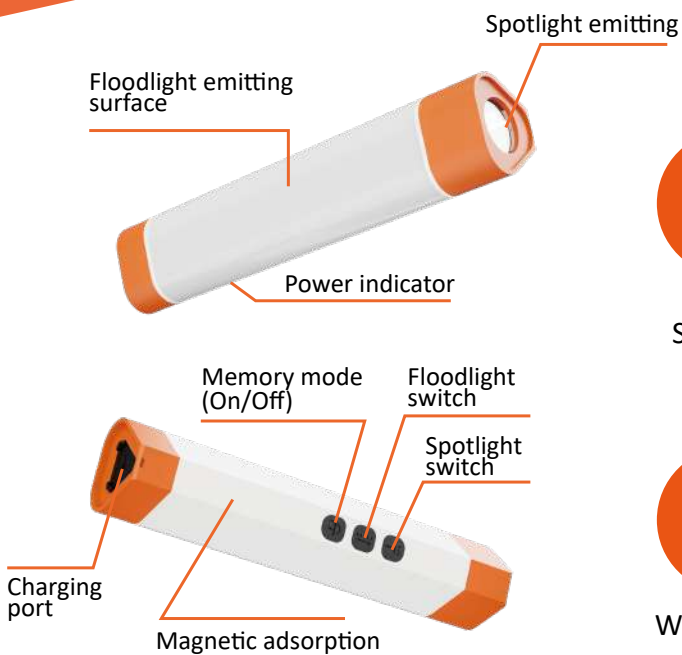

Magnetic attachment

Spotlight

Floodlight

Red/Blue warning Light

Extra long duration

Waterproof

Emergency charging

Magnetic attach

Anti-impact

Spotlight mode

High Output Mode

Low Output Mode

Flash Mode

SOS Mode
(Regular Flicker)

Floodlight mode

Floodlight Mode

Stepless dimming

Yellow Light

Red/Blue Light

Red+Blue Flash Light

SPECIFICATION

Model	Spotlight	Floodlight
Wattage	3W(Max)	6W(Max)
Brightness	300lm(Max)	400lm(Max)
Lighting Distance	160m	/
Battery Duration	5H(Max)50H(Lowest)	4-60H
Battery Capacity	3.7V 2000mAh	
Charge Time	2H	
IP Grade	IP66	
Weight	190g	
Size	200x41.5x39mm	