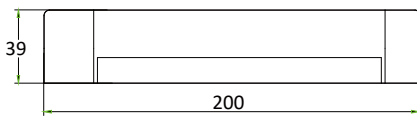

APPLICATION

Emergency/Maintenance

Camping

Warning

Search

DIMENSION(mm)

PACKAGE

Size of Box	70x55x205mm
Gross Weight	250g
Size of Carton	590x310x250mm
Gross Weight	12.0kg
Box Quantity /Carton	40Pcs